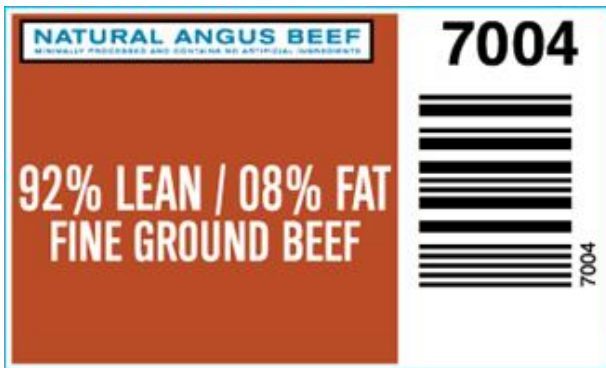

Image of product is not meant to represent the actual product trim specification

Product Code:	7004	Case Dimensions:	23.6250" x 15.7500" x 9.2500"
Description:	BF GRND-92/08 FINE GRND BEEF	Cube:	1.99
Program:	Grinds	Pallet Tie x High:	5 x 7
GTIN:	90710178070042	Avg Case Weight:	30.4
Format:	5# Chub, Standard	Pieces/Box:	6
Size:	5# Chub		

Box End Label

Brand Logo

Box

GS-128 Weight Label (sample)

(01)90710178070042(3201)000304(11)260624(21)12345678

NOTICE: The above statements, recommendations, suggestions and data we believe to be reliable. Nevertheless, all such statements, recommendations, suggestions and data herein above presented are made without guarantee, warranty, or responsibility of any kind on our part. The above information is subject to change without notice.